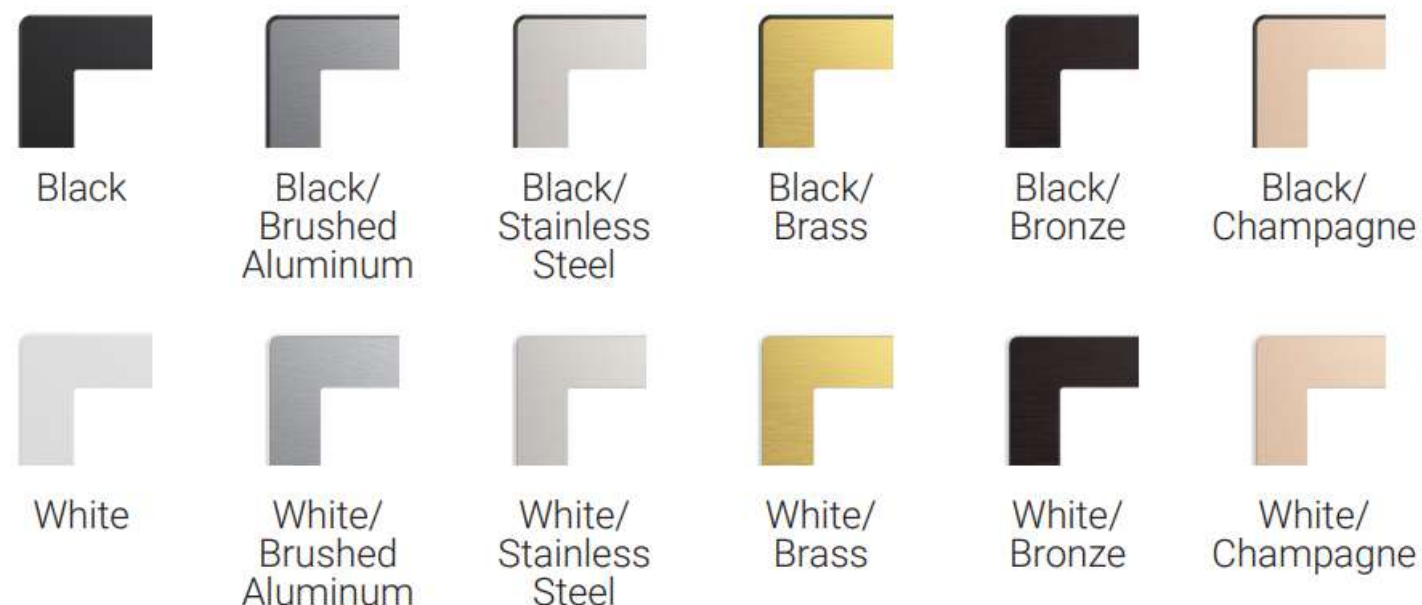

Trim Finishes

- MiniClip Desktop housing that accommodates up to four 25mm modules or one 50mm module and two 25mm modules is also available.

Power Charging & USB

Choose from our vast range of decorative power hubs, switches and sockets.