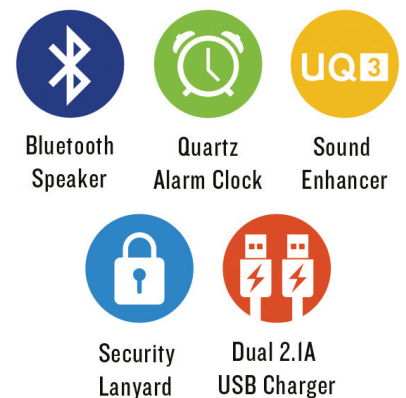

SoundRise Classic Hotel

Part No. N2C-SFQSRH-BLK/WT

SPECIFICATION

SoundRise Classic Hotel is an alarm clock and bedside speaker to complement a modern lifestyle. With two USB ports, an easy-to-read dial, easy-to-set controls, plus a precision quartz movement with smooth-sweep motion for silent operation, this alarm clock is ideal for most guests. Bluetooth allows guests to stream and enjoy their music with balanced audio and a non-digital clockface reduces unwanted lights and glare for a peaceful stay. SoundRise Classic Hotel is packed with hotel features and an upright design that takes minimal space on the nightstand.

Features

- Dual high-current USB power ports to charge mobile phones and tablets
- Bluetooth 4.2 to stream audio wirelessly from your mobile devices
- Precision quartz movement with continual, smooth-sweep motion
- Full alarm clock features with snooze, gradual-wake volume, and choice to wake up to Bluetooth, line-in, or built-in alarm chime
- Easy-to-read dial with light and easy-to-set alarm with knob on the side
- UQ3 sound enhancement processing
- Custom monophonic driver for balanced audio, natural bass, and vocal clarity
- 3W optimized power for maximum distortion-free volume
- Attached 3.5m line-in cable
- Security lanyard and PSU securing guard
- Backup battery for clock

Specifications

2 x USB-A fast charging 2.1A

Dimensions

	L	H	D
Inches	2.4	3.5	5.1
mm	60	90	130
Weight	Pounds	Grams	
	2.0625	935.53	