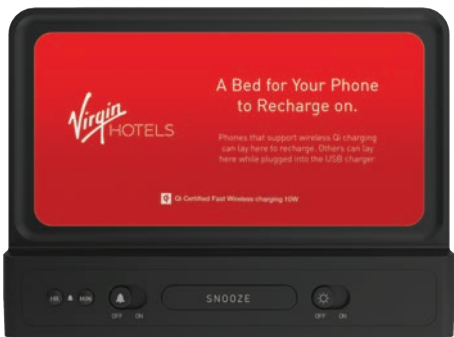

Guest Friendly

Charging

Qi Fast Wireless charging 10W
USB Fast charging 2X 2.4A + 1A

Hotel Ready

Setup & Maintenance

One-Time Set Easy time set
Auto-Day Light Savings time changes
Self-Charging memory backup
No backup battery to replace

Convenience

Simple set, Single use alarm
Lightsleeper™ turns off display light
Dimmable display 1" Time digits

Security

Tamper-proof time settings
Tamper-proof power disconnect
Security Tether

 Qi Certified Fast Wireless charging 10W

Lightsleeper™ Light sensitive guests can dim or fully turn off the time display to sleep in darkness

Station **W**

Design

Standard

Jetway™ Black housing, gloss black display

WarmWalnut™ Light taupe housing, walnut finish display