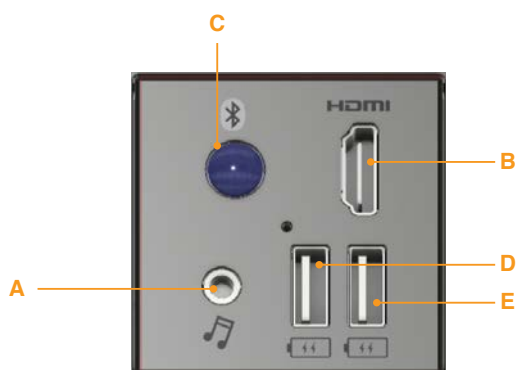

## SPECIFICATION

The MediaHub UHD provides guests with the most important, and universally accepted mobile connections to charge and play. Guests can use the USB to charge their mobile devices. Bluetooth pairing means that your guests can listen to their music over the TV speakers without docking, providing the freedom to roam and multi-task. The HDMI supports 4K and is the universal method for connecting mobile phones, tablets, laptops and gaming consoles to HDTV's.

- Desktop MediaHub UHD in a stylish black cast zinc housing
- 4K (2160p) support
- HDMI 2.0 port for displaying your movies, videos and photos on the in-room TV.
- Dual 2.4 amp, 5 volt USB charge port for tablets and smart phones.
- Bluetooth pairing point for wireless audio playback on the TV speakers.
- Audio jack for audio playback on the TV speakers.
- Automatic input switching via HDMI-CEC for any CEC enabled TV.
- Simple installation - power supply and 3.5m HDMI cable included.
- Security lanyard and rubber pad included.

### MediaHub UHD Front Ports

- A** Mini Stereo Jack
- B** HDMI 2.0 port
- C** Bluetooth Audio Pairing Point
- D** High-Current 2.4Amp, 5 volt USB Charging Socket
- E** High-Current 2.4Amp, 5 volt USB Charging Socket

### Included In The Box

- 1 x MediaHub UHD Desktop
- 1 x 5V 5Amp Power Adaptor (mains cable not included in box, see note below)
- 1 x Rubber pad
- 1 x Security lanyard cable, 1.5m with screws

Please contact us for information on an optional double sided adhesive pad.