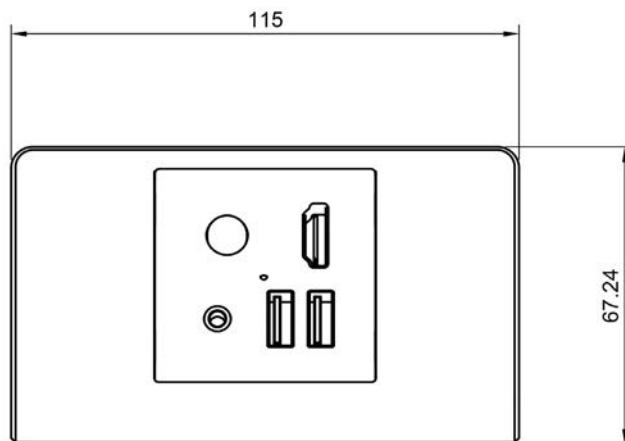

SPECIFICATION

MediaHub UHD Front Ports

- **A** Mini Stereo Jack
- **B** HDMI 2.0 port
- **C** Bluetooth Audio Pairing Point
- **D** High-Current 2.4Amp, 5 volt USB Charging Socket
- **E** High-Current 2.4Amp, 5 volt USB Charging Socket

Connection Requirements

- 1 HDMI port on the TV
- 1 AC/Mains Power Outlet, 100-240 VAC

Cables & Power Supply Included

- 11.8' (3.5 m) HDMI cable
- 6 ft. (1.8 m) Power Supply.

Auto Input Switching

Auto Input Switching is supported over HDMI-CEC. Compatible with most hospitality TV's and VOD systems.

Included In The Box

- 1 x MediaHub UHD Desktop
- 1 x 5V 5Amp Power Adaptor (mains cable not included in box, see note below)
- 1 x Rubber pad
- 1 x Security lanyard cable, 1.5m with screws

Please contact us for information on an optional double sided adhesive pad.

Note: In addition to the items included in the box a 2 metre IEC 60320 C7 mains cable with a mains plug suitable for the country in which the MediaHub UHD is to be installed will be provided separately.